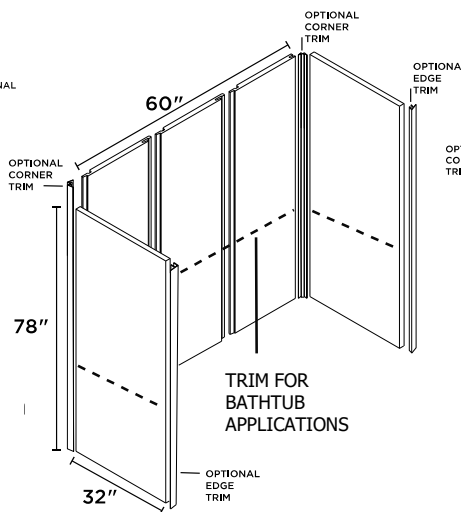

QUARRY (QU)

- 60" X 32" X 78"
- 48" X 34" X 78"
- 42" X 42" X 78"

SHALE (SH)

- 60" X 32" X 78"
- 48" X 34" X 78"
- 42" X 42" X 78"

WHITE SUBWAY (WS)

- 60" X 32" X 78"
- 48" X 34" X 78"

GREY SUBWAY (GM)

- 60" X 32" X 78"

VERTICAL WHITE SUBWAY (VWS)

- 60" X 36" X 78"

GREY POLISHED MARBLE (PGM)

- 60" X 36" X 78"

CORTONA (CO)

- 60" X 36" X 78"

TULIPA (TU)

- 60" X 36" X 78"

60" SHOWER WALL SYSTEMS

- 60" x 36" x 78"**
 (3) Click & Lock Wall Panels:
 20" W x 0.15" D x 78" H
 (2) Beveled Edge Wall Panels:
 36" W x 0.15" D x 78" H

- 60" x 32" x 78"**
 (3) Click & Lock Wall Panels:
 20" W x 0.15" D x 78" H
 (2) Beveled Edge Wall Panels:
 32" W x 0.15" D x 78" H

48" SHOWER WALL SYSTEM

- 48" x 34" x 78"**
 (3) Click & Lock Wall Panels:
 16" W x 0.15" D x 78" H
 (2) Beveled Edge Wall Panels:
 34" W x 0.15" D x 78" H

42" SHOWER WALL SYSTEM

- 42" x 42" x 78"**
 (2) Beveled Edge Wall Panels:
 42" W x 0.15" D x 78" H