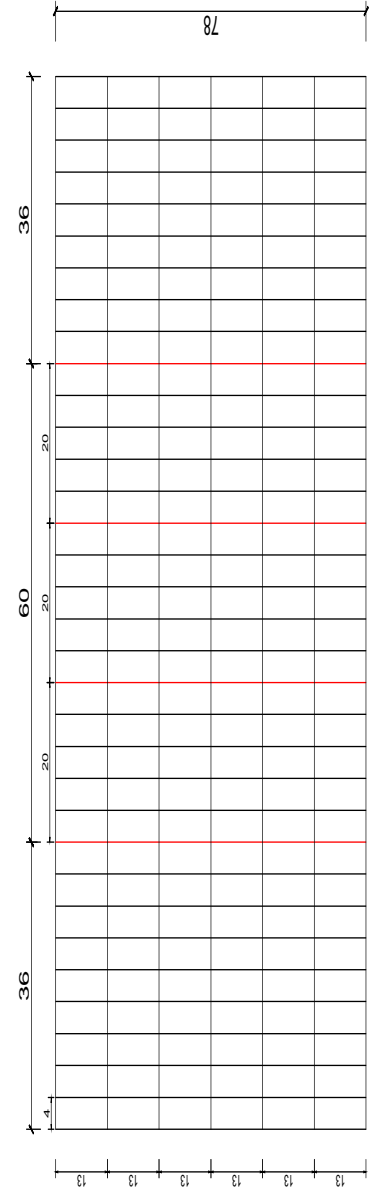

NEW VERTICAL WHITE SUBWAY

GFS603678-VWS
60"W x 36"D x 78"H

Right

Middle

Left