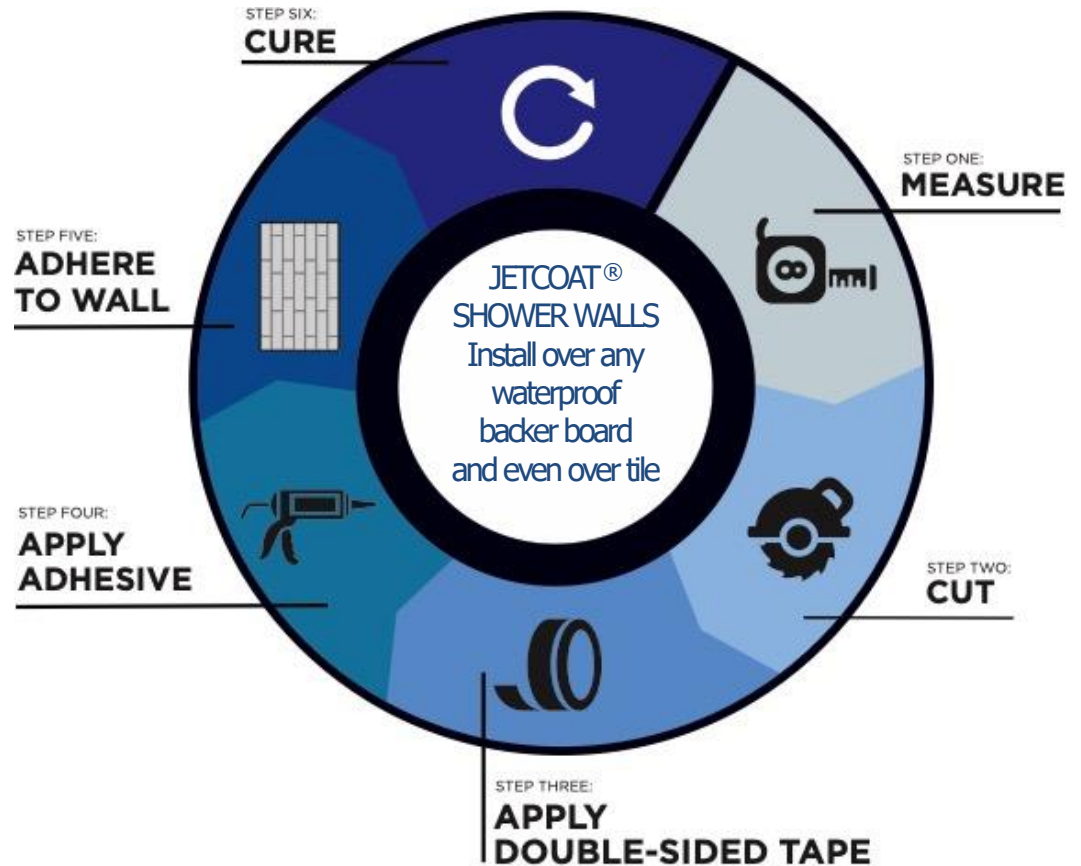

JETCOAT® SHOWER WALL SYSTEM BENEFITS & ADVANTAGES

Core Materials:

- 70% natural marble powder and 30% high molecular raw material crafted with precision and sophistication.

Surface Layer:

- Functionality of surface layer is enhanced by using 6 or more layers of environmentally friendly water-based UV coating.

10 Year Warranty

INSTALL IN JUST HOURS

INSTALLATION TIME:
HOURS

TRADITIONAL TILE
CONSTRUCTION
INSTALLATION TIME:
A FEW DAYS

Apply double-sided construction tape to the back of the wall panel.
(The double-sided construction tape is included in the Jetcoat® Shower Wall kit.)

Apply construction grade adhesive to the back side of the wall panel.

Peel off the back side of the double-sided construction tape, position wall panel into place, and attach wall panel to the existing surface.