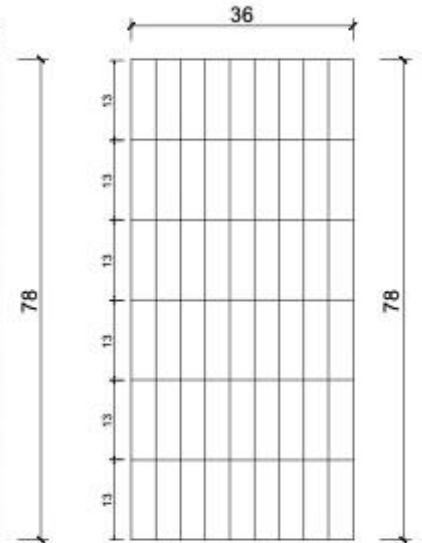

NEW
CORTONA

GFS603678-CO
60"W x 36"D x 78"H

Left

Middle

Right