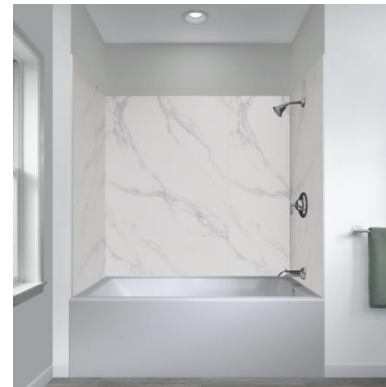

- AVAILABLE SIZES
  60"W x 32"D x 78"H
  48"W x 34"D x 78"H
  42"W x 42"D x 78"H