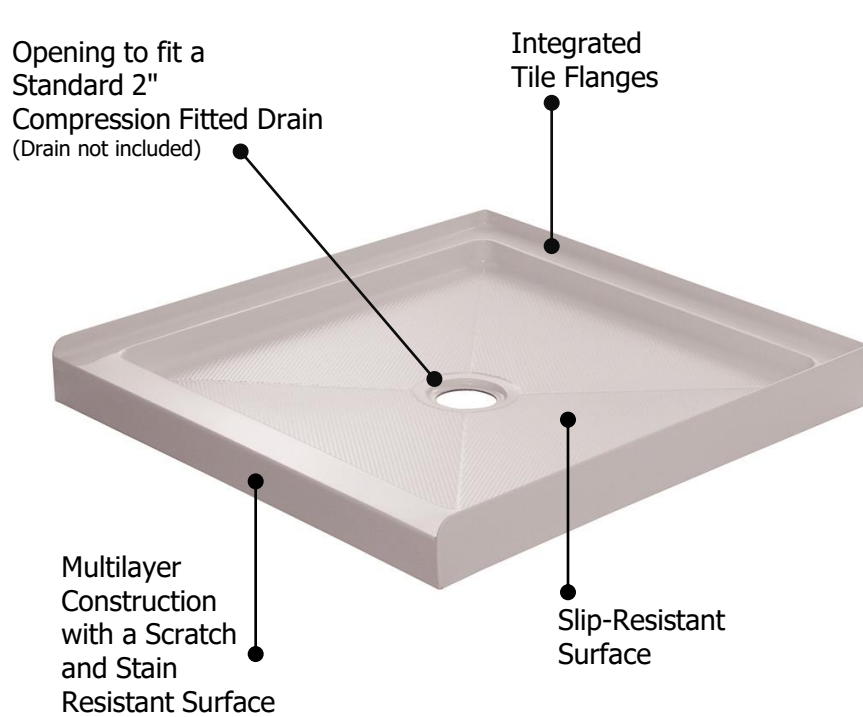

- Sturdy 3/8" tempered glass
- Available in two styles - Corner or Rectangle
- 2 Brass wall mounting brackets available in 3 finishes
- 4 screws included to install brackets on wall or surface
- Beveled edge
- Easy installation
- Can be install over existing tile or Jetcoat® Shower Walls

• AVAILABLE FINISHES

SILVER

BRUSHED NICKEL

MATTE BLACK

GLASS CORNER SHELF

PRODUCT CODE	SIZE	GLASS	FINISH	LIST PRICE
GCS1010-SV	10" x 10"W x 3/8"H	CLEAR	SILVER	\$87.00
GCS1010-BN	10" x 10"W x 3/8"H	CLEAR	BRUSHED NICKEL	\$87.00
GCS1010-MB	10" x 10"W x 3/8"H	CLEAR	MATTE BLACK	\$87.00

GLASS RECTANGLE SHELF

PRODUCT CODE	SIZE	GLASS	FINISH	LIST PRICE
GCS0515-SV	15" x 5"W x 3/8"H	CLEAR	SILVER	\$87.00
GCS0515-BN	15" x 5"W x 3/8"H	CLEAR	BRUSHED NICKEL	\$87.00
GCS0515-MB	15" x 5"W x 3/8"H	CLEAR	MATTE BLACK	\$87.00

CRAFT + MAIN™

SHOWER BASES

- A high gloss acrylic surface for a bright shine
- Easy to clean, scratch and stain resistant
- Reinforced, easy to step over threshold
- Spacious slip-resistant area for showering
- Easy to install for both new construction and remodel projects
- Screw flange direct to stud, no T-brace or clips required
- Covered with a protective film to maintain finish during installation
- 5-Year Consumer Limited Warranty
- 2-Year Commercial Limited Warranty
- Meets IAPMO and CSA Standards