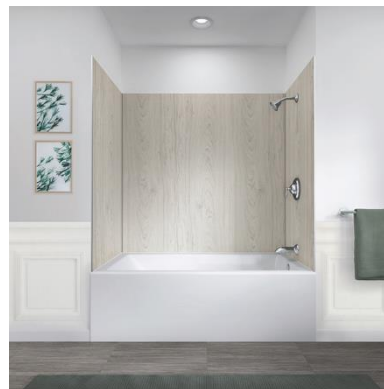

WHITE SUBWAY

- 5-Panel System
- Cut to fit Bathtub Configuration

- AVAILABLE SIZES
60"W x 32"D x 78"H
48"W x 34"D x 78"H
42"W x 42"D x 78"H

SLATE

- 5-Panel System
- Cut to fit Bathtub Configuration

- AVAILABLE SIZES
60"W x 32"D x 78"H
48"W x 34"D x 78"H
42"W x 42"D x 78"H

CARRARA WHITE

- 5-Panel System
- Cut to fit Bathtub Configuration

- AVAILABLE SIZES
60"W x 32"D x 78"H
48"W x 34"D x 78"H
42"W x 42"D x 78"H

DRIFTWOOD

- 5-Panel System
- Cut to fit Bathtub Configuration

- AVAILABLE SIZES
60"W x 32"D x 78"H
48"W x 34"D x 78"H
42"W x 42"D x 78"H

QUARRY

- 5-Panel System
- Cut to fit Bathtub Configuration

- AVAILABLE SIZES
60"W x 32"D x 78"H
48"W x 34"D x 78"H
42"W x 42"D x 78"H

SHALE

- 5-Panel System
- Cut to fit Bathtub Configuration

- AVAILABLE SIZES
60"W x 32"D x 78"H
48"W x 34"D x 78"H
42"W x 42"D x 78"H

GREY SUBWAY

- 5-Panel System
- Cut to fit Bathtub Configuration

- AVAILABLE SIZES
60"W x 32"D x 78"H

NEW

VERTICAL WHITE SUBWAY

GFS603678-VWS

▪ 60"W x 36"D x 78"H

LIST PRICE - **\$849.00**