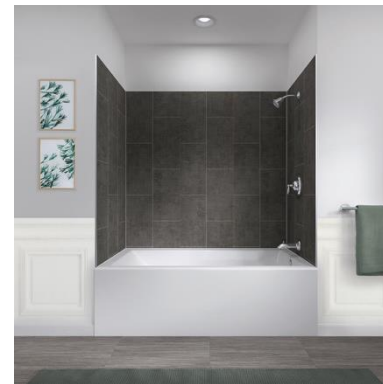

WHITE SUBWAY

- 5-Panel System
- Cut to fit Bathtub Configuration

- AVAILABLE SIZES
60"W x 32"D x 78"H
48"W x 34"D x 78"H
42"W x 42"D x 78"H

SLATE

- 5-Panel System
- Cut to fit Bathtub Configuration

- AVAILABLE SIZES
60"W x 32"D x 78"H
48"W x 34"D x 78"H
42"W x 42"D x 78"H