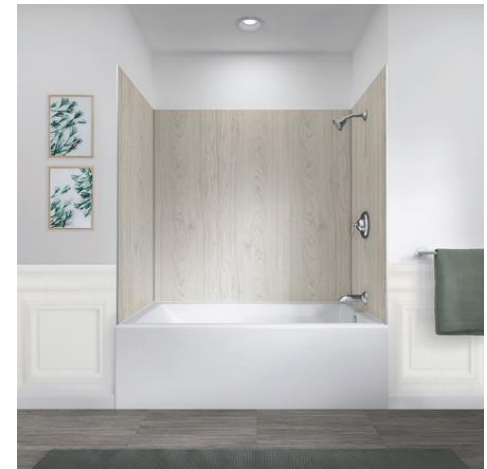

CRAFT + MAIN™

- JETCOAT® SHOWER WALLS • GLASS SHELVES
 - SHOWER BASES • DISPLAYS
-

JUNE 2022

CRAFT + MAIN™

JETCOAT®
SHOWER WALL SYSTEM

- Waterproof and high resistance to impact and chemicals
- Can be installed over waterproof backer board or even tile
- A Grout-Free Solution, allowing you to have the look of tile without the prep, installation & clean-up time and expense
- Offered in 3 sizes and configurations, 60" & 48" W, & 42" x 42" corner
- Walls can be cut to fit around a shower or a bathtub configuration
- Side Panels are designed with a beveled edge, which provides a clean finish to the outer edge
- Backed by a 10-Year Residential and 2-Year Commercial Warranty