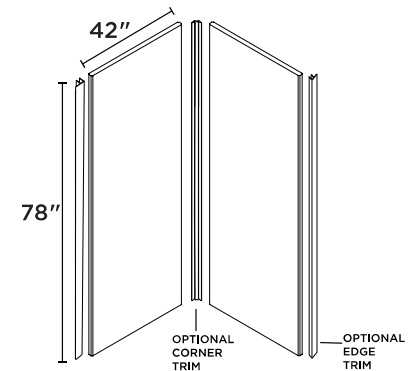

60" SHOWER WALL SYSTEMS

- 60" x 36" x 78"**
 (3) Click & Lock Wall Panels:
 20" W x 0.15" D x 78" H
 (2) Beveled Edge Wall Panels:
 36" W x 0.15" D x 78" H

- 60" x 32" x 78"**
 (3) Click & Lock Wall Panels:
 20" W x 0.15" D x 78" H
 (2) Beveled Edge Wall Panels:
 32" W x 0.15" D x 78" H

48" SHOWER WALL SYSTEM

- 48" x 34" x 78"**
 (3) Click & Lock Wall Panels:
 16" W x 0.15" D x 78" H
 (2) Beveled Edge Wall Panels:
 34" W x 0.15" D x 78" H

42" SHOWER WALL SYSTEM

- 42" x 42" x 78"**
 (2) Beveled Edge Wall Panels:
 42" W x 0.15" D x 78" H