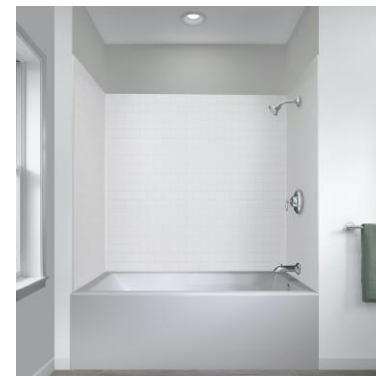

Apply construction grade adhesive to the back side of the wall panel.

Peel off the back side of the double-sided construction tape, position wall panel into place, and attach wall panel to the existing surface.

WHITE SUBWAY

- 5-Panel System
- Cut to fit Bathtub Configuration

- AVAILABLE SIZES
60"W x 32"D x 78"H
48"W x 34"D x 78"H
42"W x 42"D x 78"H

SLATE

- 5-Panel System
- Cut to fit Bathtub Configuration

- AVAILABLE SIZES
60"W x 32"D x 78"H
48"W x 34"D x 78"H
42"W x 42"D x 78"H