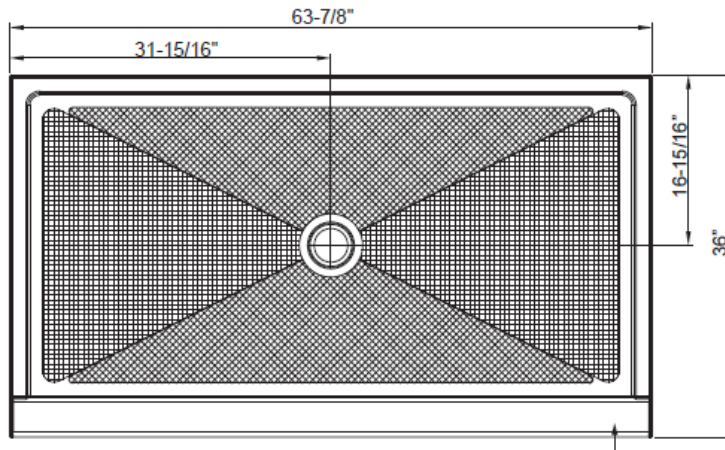

FOREMOST/CRAFT+MAIN

LIST PRICE - **$799.00**