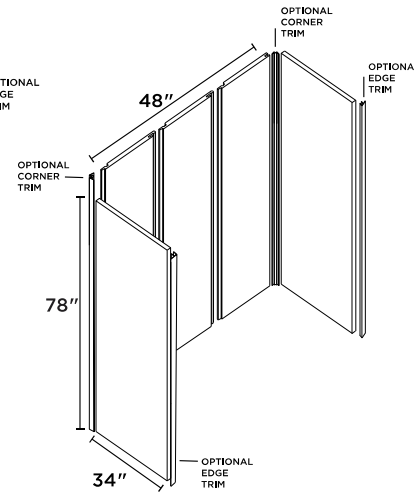

60" SHOWER WALL SYSTEMS

- 60" x 36" x 78"**
 (3) Click & Lock Wall Panels:
 20" W x 0.15" D x 78" H
 (2) Beveled Edge Wall Panels:
 36" W x 0.15" D x 78" H

- 60" x 32" x 78"**
 (3) Click & Lock Wall Panels:
 20" W x 0.15" D x 78" H
 (2) Beveled Edge Wall Panels:
 32" W x 0.15" D x 78" H

48" SHOWER WALL SYSTEM

- 48" x 34" x 78"**
 (3) Click & Lock Wall Panels:
 16" W x 0.15" D x 78" H
 (2) Beveled Edge Wall Panels:
 34" W x 0.15" D x 78" H

42" SHOWER WALL SYSTEM

- 42" x 42" x 78"**
 (2) Beveled Edge Wall Panels:
 42" W x 0.15" D x 78" H