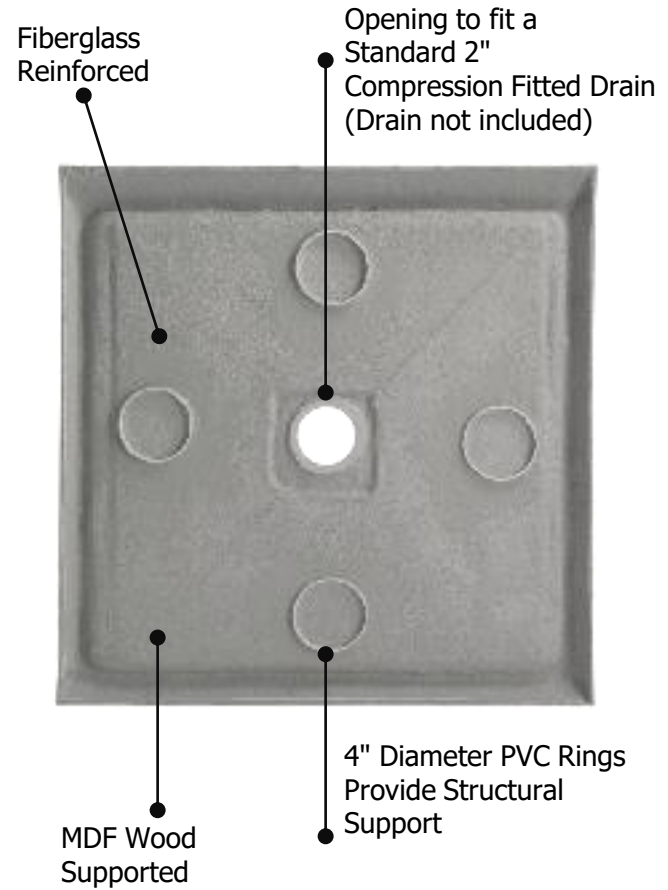

- Sturdy 3/8" tempered glass
- Available in two styles - Corner or Rectangle
- 2 Brass wall mounting brackets available in 3 finishes
- 4 screws included to install brackets on wall or surface
- Beveled edge
- Easy installation
- Can be install over existing tile or Jetcoat® Shower Walls

GLASS RECTANGLE SHELF

PRODUCT CODE	SIZE	GLASS	FINISH	LIST PRICE
GCS0515-SV	15" x 5"W x 3/8"H	CLEAR	SILVER	\$87.00
GCS0515-BN	15" x 5"W x 3/8"H	CLEAR	BRUSHED NICKEL	\$87.00
GCS0515-MB	15" x 5"W x 3/8"H	CLEAR	MATTE BLACK	\$87.00

CRAFT + MAIN™

SHOWER BASES

- A high gloss acrylic surface for a bright shine
- Easy to clean, scratch and stain resistant
- Reinforced, easy to step over threshold
- Spacious slip-resistant area for showering
- Easy to install for both new construction and remodel projects
- Screw flange direct to stud, no T-brace or clips required
- Covered with a protective film to maintain finish during installation
- 5-Year Consumer Limited Warranty
- 2-Year Commercial Limited Warranty
- Meets IAPMO and CSA Standards