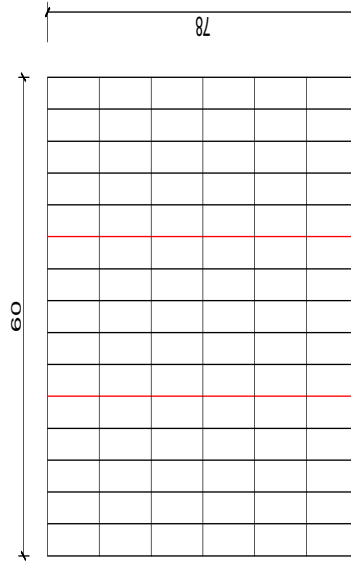

NEW VERTICAL WHITE SUBWAY

GFS603678-VWS
60"W x 36"D x 78"H

Right

Middle

Left