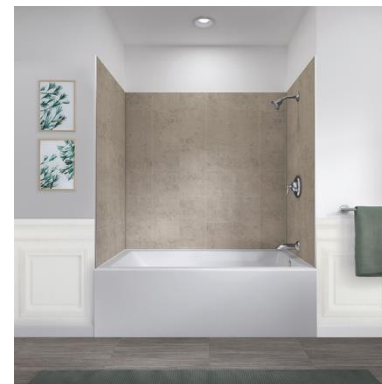

QUARRY

- 5-Panel System
- Cut to fit Bathtub Configuration

- AVAILABLE SIZES
60"W x 32"D x 78"H
48"W x 34"D x 78"H
42"W x 42"D x 78"H

SHALE

- 5-Panel System
- Cut to fit Bathtub Configuration

- AVAILABLE SIZES
60"W x 32"D x 78"H
48"W x 34"D x 78"H
42"W x 42"D x 78"H

GREY SUBWAY

- 5-Panel System
- Cut to fit Bathtub Configuration

- AVAILABLE SIZES
60"W x 32"D x 78"H

NEW

VERTICAL WHITE SUBWAY

GFS603678-VWS

▪ 60"W x 36"D x 78"H

LIST PRICE - **\$849.00**