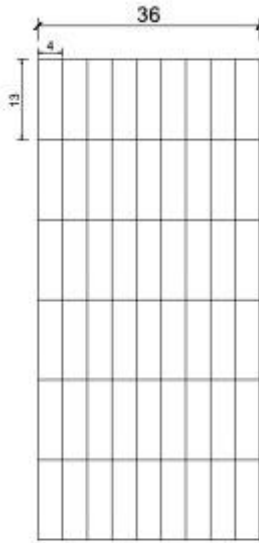

NEW
CORTONA

GFS603678-CO
60"W x 36"D x 78"H

Left

Middle

Right