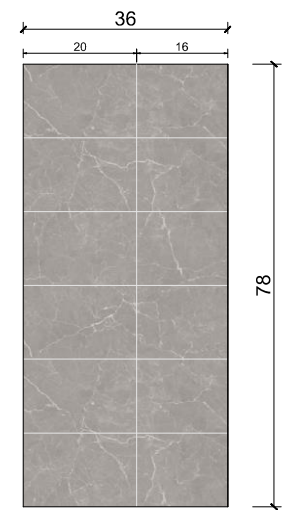

▪ 60"W x 36"D x 78"H

LIST PRICE - **\$849.00**

POLISHED GREY MARBLE

GFS603678-GPM

60"W x 36"D x 78"H

NEW

CORTONA
GFS603678-CO

▪ 60"W x 36"D x 78"H