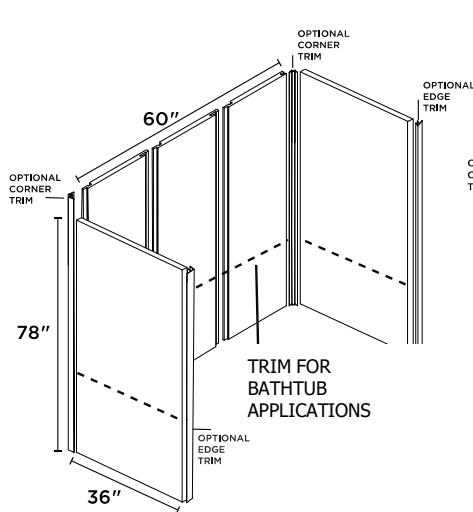

60" SHOWER WALL SYSTEMS

- 60" x 36" x 78"**
 (3) Click & Lock Wall Panels:
 20" W x 0.15" D x 78" H
 (2) Beveled Edge Wall Panels:
 36" W x 0.15" D x 78" H

- 60" x 32" x 78"**
 (3) Click & Lock Wall Panels:
 20" W x 0.15" D x 78" H
 (2) Beveled Edge Wall Panels:
 32" W x 0.15" D x 78" H

48" SHOWER WALL SYSTEM

- 48" x 34" x 78"**
 (3) Click & Lock Wall Panels:
 16" W x 0.15" D x 78" H
 (2) Beveled Edge Wall Panels:
 34" W x 0.15" D x 78" H

42" SHOWER WALL SYSTEM

- 42" x 42" x 78"**
 (2) Beveled Edge Wall Panels:
 42" W x 0.15" D x 78" H