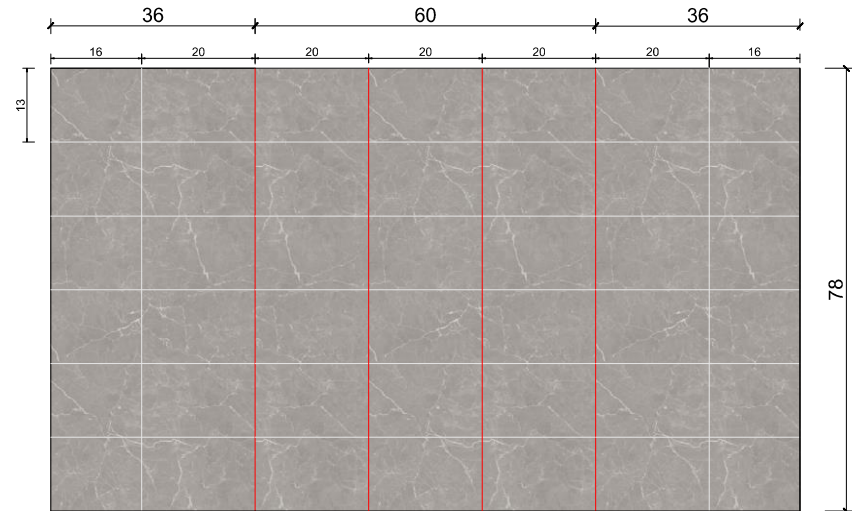

▪ 60"W x 36"D x 78"H

LIST PRICE - **\$849.00**

POLISHED GREY MARBLE

GFS603678-GPM

60"W x 36"D x 78"H

NEW

CORTONA
GFS603678-CO

▪ 60"W x 36"D x 78"H