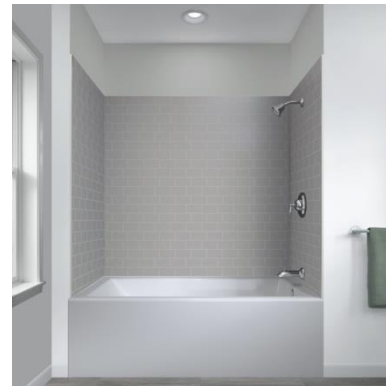

QUARRY

- 5-Panel System
- Cut to fit Bathtub Configuration

- AVAILABLE SIZES
60"W x 32"D x 78"H
48"W x 34"D x 78"H
42"W x 42"D x 78"H

SHALE

- 5-Panel System
- Cut to fit Bathtub Configuration

- AVAILABLE SIZES
60"W x 32"D x 78"H
48"W x 34"D x 78"H
42"W x 42"D x 78"H

GREY SUBWAY

- 5-Panel System
- Cut to fit Bathtub Configuration

- AVAILABLE SIZES
60"W x 32"D x 78"H

NEW

VERTICAL WHITE SUBWAY

GFS603678-VWS

▪ 60"W x 36"D x 78"H

LIST PRICE - **\$849.00**