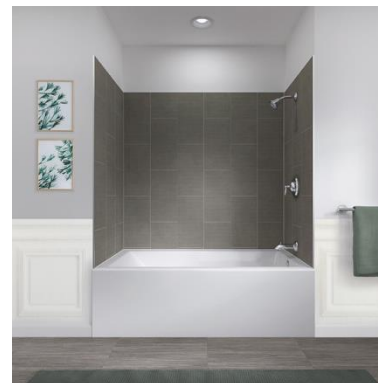

WHITE SUBWAY

- 5-Panel System
- Cut to fit Bathtub Configuration

- AVAILABLE SIZES
60"W x 32"D x 78"H
48"W x 34"D x 78"H
42"W x 42"D x 78"H

SLATE

- 5-Panel System
- Cut to fit Bathtub Configuration

- AVAILABLE SIZES
60"W x 32"D x 78"H
48"W x 34"D x 78"H
42"W x 42"D x 78"H

CARRARA WHITE

- 5-Panel System
- Cut to fit Bathtub Configuration

- AVAILABLE SIZES
60"W x 32"D x 78"H
48"W x 34"D x 78"H
42"W x 42"D x 78"H

DRIFTWOOD

- 5-Panel System
- Cut to fit Bathtub Configuration

- AVAILABLE SIZES
60"W x 32"D x 78"H
48"W x 34"D x 78"H
42"W x 42"D x 78"H

QUARRY

- 5-Panel System
- Cut to fit Bathtub Configuration

- AVAILABLE SIZES
60"W x 32"D x 78"H
48"W x 34"D x 78"H
42"W x 42"D x 78"H

SHALE

- 5-Panel System
- Cut to fit Bathtub Configuration

- AVAILABLE SIZES
60"W x 32"D x 78"H
48"W x 34"D x 78"H
42"W x 42"D x 78"H

GREY SUBWAY

- 5-Panel System
- Cut to fit Bathtub Configuration

- AVAILABLE SIZES
60"W x 32"D x 78"H

NEW

VERTICAL WHITE SUBWAY

GFS603678-VWS

▪ 60"W x 36"D x 78"H

LIST PRICE - **\$849.00**