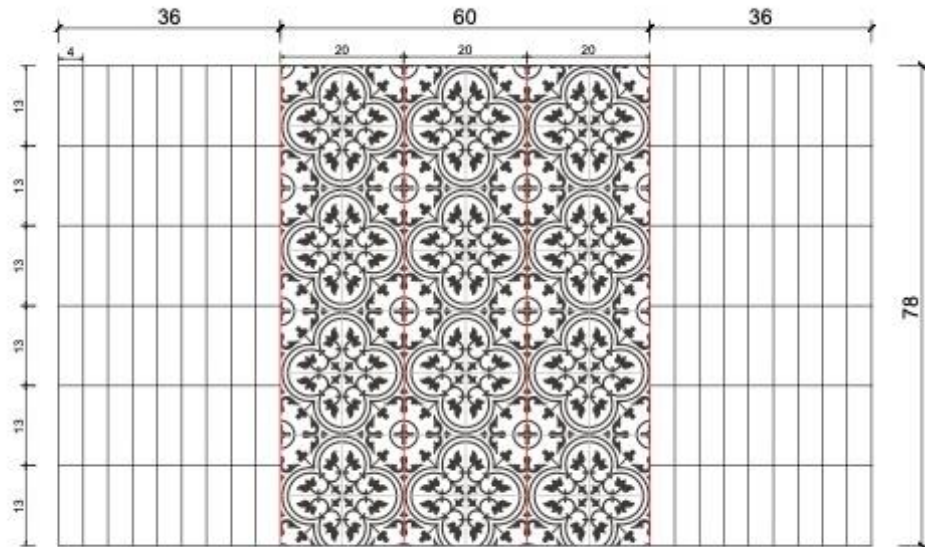

Left

Middle

Right